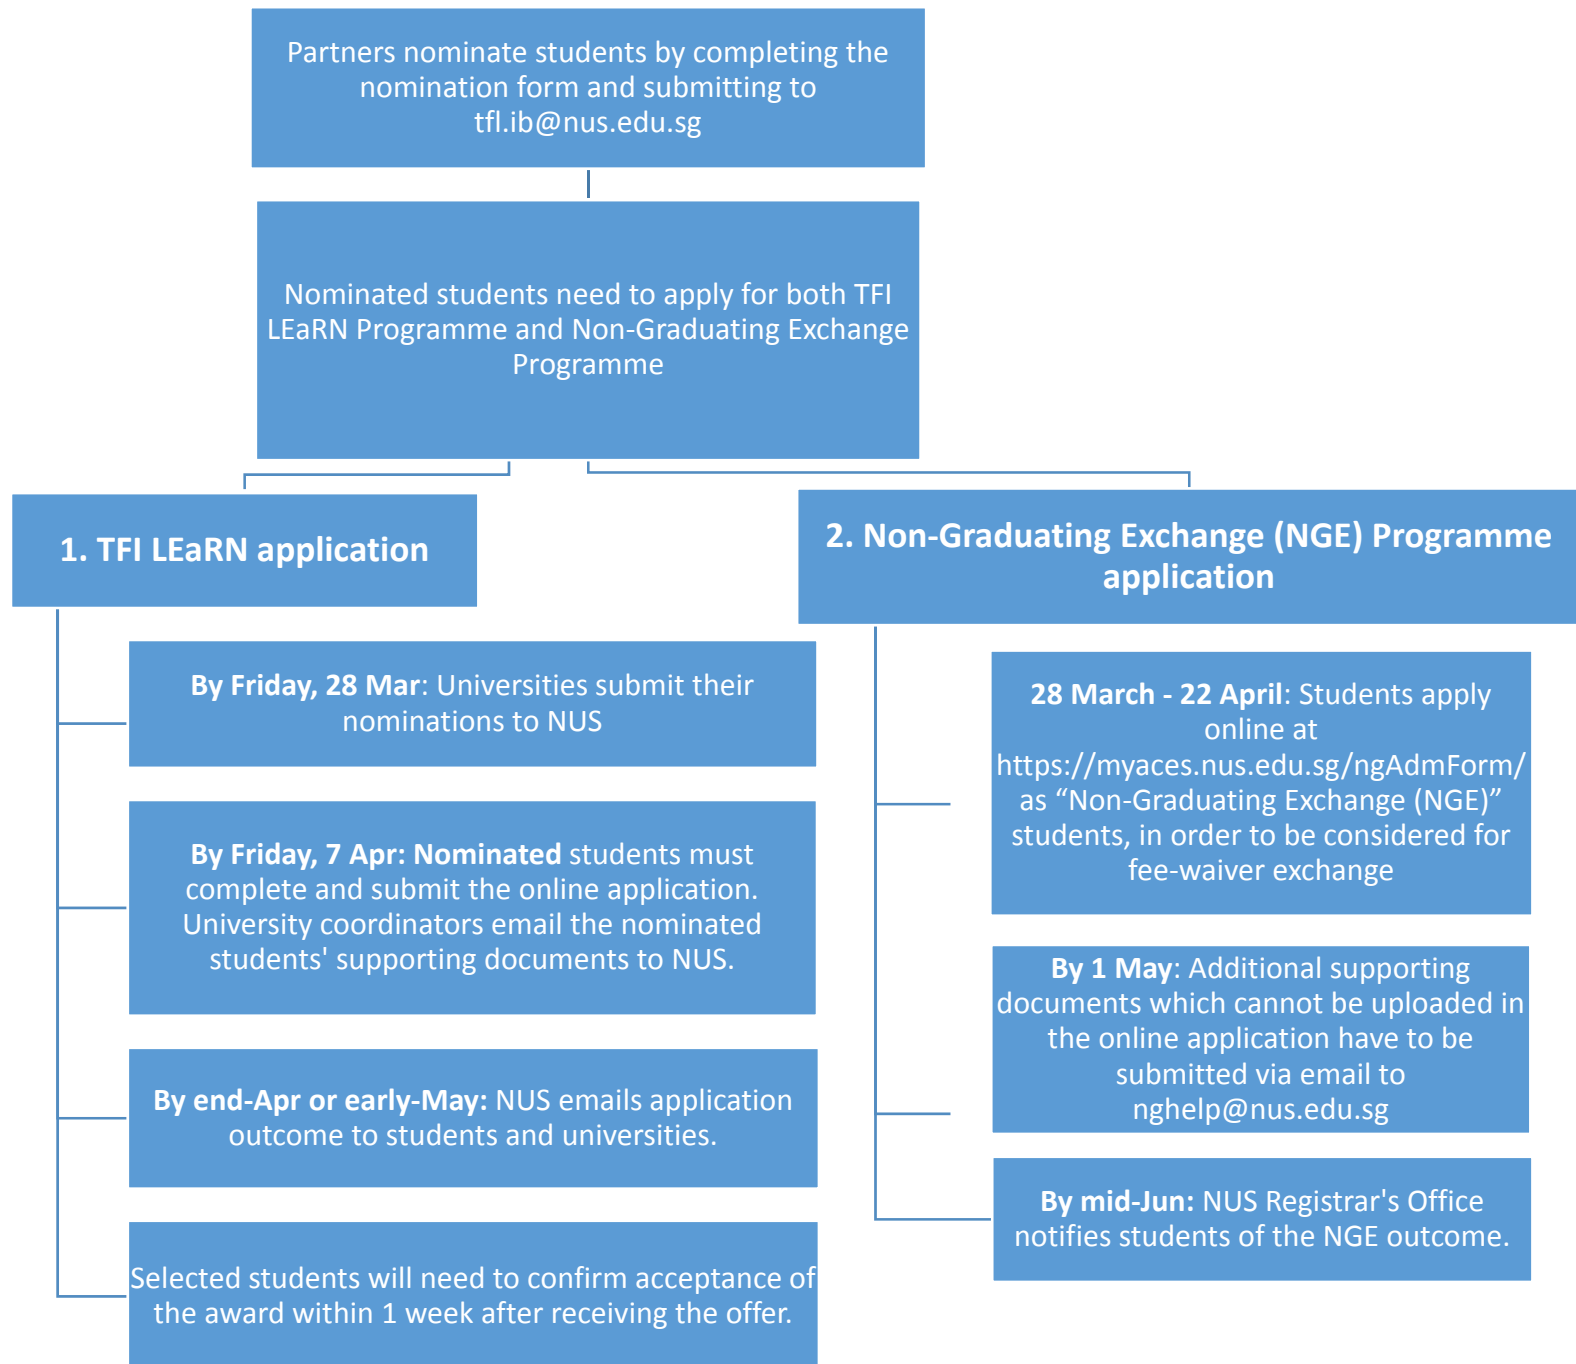

**TEMASEK FOUNDATION INTERNATIONAL  
LEADERSHIP ENRICHMENT AND REGIONAL NETWORKING (TFI LEARN) PROGRAMME @ NUS  
ACADEMIC YEAR 2017/2018 SEMESTER 1 (AUG-DEC)**

**APPLICATION PROCESS**

Information correct as at 17 February 2017